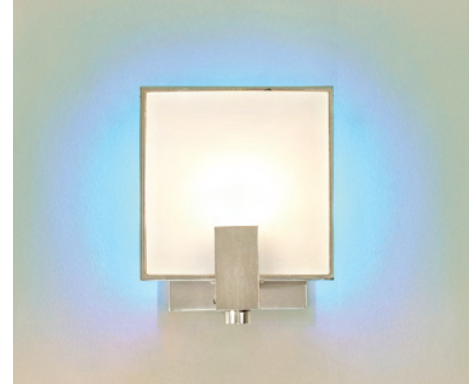

MR. SQUARE

Description: Mr. Square wall sconce features a white glass front diffuser and a blue back glass diffuser which casts a colorful glow on the wall. Also available with white back diffuser. Satin aluminum finish. Can be used indoors and outdoors. One 40 watt G9 base, line voltage halogen JCD lamp included. General light distribution. IP 65 rated. ADA compliant.

Diffuser: White/Blue, White/White

Body Finish: Satin Aluminum

Lamp: **HALOGEN (H)**
H1 - JCD/G9/40W

Total Wattage: H1 - 40W

Dimmer: Incandescent

Dimensions: L 5.9" x W 5.9" x D 3"
L 15cm x W 15cm x D 7.62cm

Weight: 2 lbs (0.91kg)

Ordering Code	Description	Lamp	Finish	Voltage
MRSQ	WW <small>-WW - White/White -WB - White/Blue</small>	H1 <small>-H1 - Halogen</small>	SA <small>-SA - Satin Aluminum</small>	Standard 120V (leave blank) <small>-2 - 230V 50Hz</small>