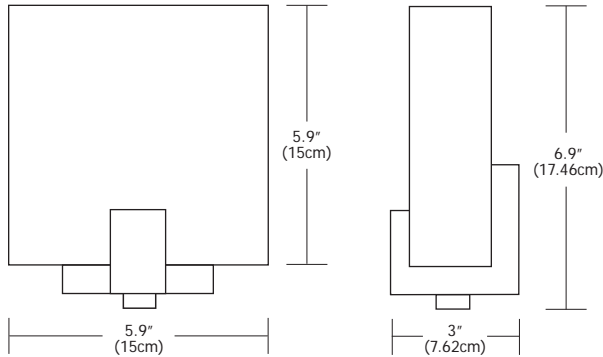

MR. SQUARE

Description: Mr. Square wall sconce features a white glass front diffuser and a blue back glass diffuser which casts a colorful glow on the wall. Also available with white back diffuser. Satin aluminum finish. Can be used indoors and outdoors. One 40 watt G9 base, line voltage halogen JCD lamp included. General light distribution. IP 65 rated. ADA compliant.

Diffuser: White/Blue, White/White

Body Finish: Satin Aluminum

Lamp: **HALOGEN (H)**
H1 - JCD/G9/40W

Total Wattage: H1 - 40W

Dimmer: Incandescent

Dimensions: L 5.9" x W 5.9" x D 3"
L 15cm x W 15cm x D 7.62cm

Weight: 2 lbs (0.91kg)

Ordering Code	Description	Lamp	Finish	Voltage
MRSQ	WW <small>-WW - White/White -WB - White/Blue</small>	H1 <small>-H1 - Halogen</small>	SA <small>-SA - Satin Aluminum</small>	Standard 120V (leave blank) <small>-2 - 230V 50Hz</small>