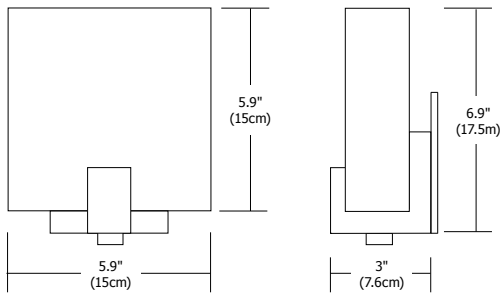

Satin Aluminum

Lamp Specification:

Halogen (H1): 40 Watt G9 Base Line Voltage

Dimming Information:

Incandescent Dimmer

Weight:

2 lbs (0.9 kg)

PROJECT: _____ FIXTURE TYPE: _____ DATE: _____