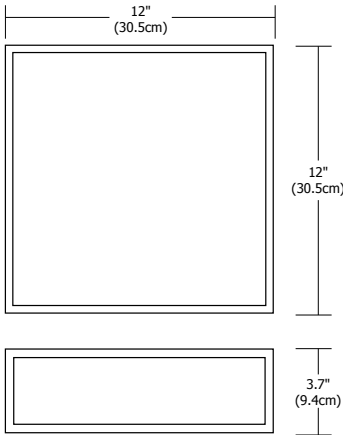

GARBO - CEILING / WALL

Description:

Garbo Ceiling/Wall features opal white polycarbonate diffusers in a slim square metal frame providing general and vanity multidirectional light distribution. ADA compliant.

Diffuser:

White

Finish:

Satin Nickel

Lamp Specification:

Fluorescent (F1): Lamp Included
2x9 Watt Type T4/2XG7 base, 2700K

Fluorescent (F2): Lamp Included
4x9 Watt Type T4/2XG7 base, 2700K

Total Wattage: