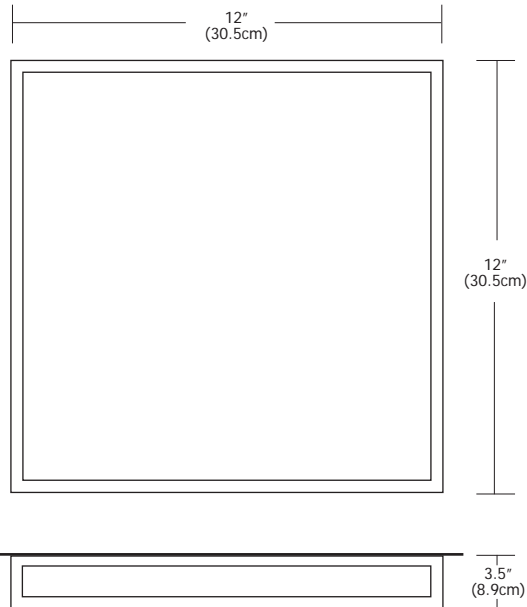

GARBO CEILING

Description: Garbo Ceiling features opal white polycarbonate front and side diffusers and satin nickel or polished nickel finish. Can be wall mounted (ADA compliant). Also available in vanity linear wall versions. Two (F1) or four (F2) 9 watt 2xG7 base 3000K T4 compact fluorescent lamps and electronic ballast included. General light distribution.

Diffuser: Opal White Polycarbonate

Body Finish: Polished Nickel or Satin Nickel

Lamp: **FLUORESCENT (F)**
 F1 - 2xT4/2xG7/9W
 F2 - 4xT4/2xG7/9W

Total Wattage: F1 - 18W - 3000K
 F2 - 36W - 3000K

Dimmer: Fluorescent (F1/F2) - electronic ballast; not dimmable

Dimensions: L 12" x W 12" x H 3.5"
 L 30.5cm x W 30.5cm x H 8.9cm

Weight: 3 lbs (1 kg)

Ordering Code	Type	Description	Size	Lamp	Finish	Voltage
GARBO	C	SQ	12	F1	SN	Standard 120V (leave blank)
	-C - Ceiling	-SQ - Square	-12" (30.5cm)	-F1 - Fluorescent -F2 - Fluorescent	-SN - Satin Nickel -PN - Polished Nickel	-2 - 230V 50Hz -3 - 277V 60Hz