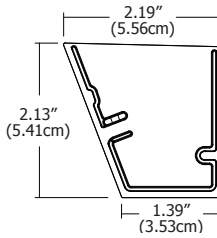

X-COVE SQUARE

XCO-SQ-8

Xenon X-Cove Square, 8' (244cm) long, low profile 2.13" (5.41cm) extruded aluminum cove with a white power painted finish. 8' (244cm) coves can be field cut or joined together with inside connectors (included). May be fed with 1/2" flexible electrical tubing from the end cap or from the wall. Flex Strip is ordered separately.

Ordering Code	Description	Size
XCO	SQ -SQ - Square	8 -8 Ft. Section

XCO-SQ-CAP

Xenon X-Cove Square End Caps, right and left for finished look. Can also be used as end feed.

Ordering Code	Description	Size
XCO	SQ -SQ - Square	CAP -CAP - End Caps

XCO-SQ-90-IN

Xenon X-Cove Square, 90 degree inside corner extruded aluminum may be connected with inside connectors (included). Powder painted white.

Ordering Code	Description	Size	Corner Type
XCO	SQ -SQ - Square	90 -90 - 90 degree	IN -IN - Inside

XCO-SQ-90-OUT

Xenon X-Cove Square, 90 degree outside corner extruded aluminum may be connected with inside connectors (included). Powder painted white.

Ordering Code	Description	Size	Corner Type
XCO	SQ -SQ - Square	90 -90 - 90 degree	OUT -OUT - Outside