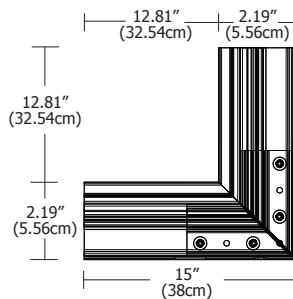

X-COVE SQUARE

XCO-SQ-8

Xenon X-Cove Square, 8' (244cm) long, low profile 2.13" (5.41cm) extruded aluminum cove with a white power painted finish. 8' (244cm) coves can be field cut or joined together with inside connectors (included). May be fed with 1/2" flexible electrical tubing from the end cap or from the wall. Flex Strip is ordered separately.

Ordering Code	Description	Size
XCO	SQ -SQ - Square	8 -8 Ft. Section

XCO-SQ-CAP

Xenon X-Cove Square End Caps, right and left for finished look. Can also be used as end feed.

Ordering Code	Description	Size
XCO	SQ -SQ - Square	CAP -CAP - End Caps

XCO-SQ-90-IN

Xenon X-Cove Square, 90 degree inside corner extruded aluminum may be connected with inside connectors (included). Powder painted white.

Ordering Code	Description	Size	Corner Type
XCO	SQ -SQ - Square	90 -90 - 90 degree	IN -IN - Inside

XCO-SQ-90-OUT

Xenon X-Cove Square, 90 degree outside corner extruded aluminum may be connected with inside connectors (included). Powder painted white.

Ordering Code	Description	Size	Corner Type
XCO	SQ -SQ - Square	90 -90 - 90 degree	OUT -OUT - Outside