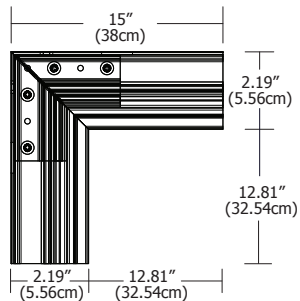

X-COVE SQUARE

XCO-SQ-8

Xenon X-Cove Square, 8' (244cm) long, low profile 2.13" (5.41cm) extruded aluminum cove with a white power painted finish. 8' (244cm) coves can be field cut or joined together with inside connectors (included). May be fed with 1/2" flexible electrical tubing from the end cap or from the wall. Flex Strip is ordered separately.

Ordering Code	Description	Size
XCO	SQ -SQ - Square	8 -8 Ft. Section

XCO-SQ-CAP

Xenon X-Cove Square End Caps, right and left for finished look. Can also be used as end feed.

Ordering Code	Description	Size
XCO	SQ -SQ - Square	CAP -CAP - End Caps

XCO-SQ-90-IN

Xenon X-Cove Square, 90 degree inside corner extruded aluminum may be connected with inside connectors (included). Powder painted white.

Ordering Code	Description	Size	Corner Type
XCO	SQ -SQ - Square	90 -90 - 90 degree	IN -IN - Inside

XCO-SQ-90-OUT

Xenon X-Cove Square, 90 degree outside corner extruded aluminum may be connected with inside connectors (included). Powder painted white.

Ordering Code	Description	Size	Corner Type
XCO	SQ -SQ - Square	90 -90 - 90 degree	OUT -OUT - Outside