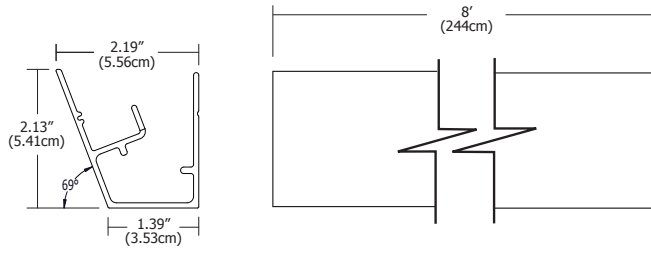

X-COVE SQUARE

XCO-SQ-8

Xenon X-Cove Square, 8' (244cm) long, low profile 2.13" (5.41cm) extruded aluminum cove with a white power painted finish. 8' (244cm) coves can be field cut or joined together with inside connectors (included). May be fed with 1/2" flexible electrical tubing from the end cap or from the wall. Flex Strip is ordered separately.

Ordering Code	Description	Size
XCO	SQ -SQ - Square	8 -8 Ft. Section

XCO-SQ-CAP

Xenon X-Cove Square End Caps, right and left for finished look. Can also be used as end feed.

Ordering Code	Description	Size
XCO	SQ -SQ - Square	CAP -CAP - End Caps

XCO-SQ-90-IN

Xenon X-Cove Square, 90 degree inside corner extruded aluminum may be connected with inside connectors (included). Powder painted white.

Ordering Code	Description	Size	Corner Type
XCO	SQ -SQ - Square	90 -90 - 90 degree	IN -IN - Inside

XCO-SQ-90-OUT

Xenon X-Cove Square, 90 degree outside corner extruded aluminum may be connected with inside connectors (included). Powder painted white.

Ordering Code	Description	Size	Corner Type
XCO	SQ -SQ - Square	90 -90 - 90 degree	OUT -OUT - Outside