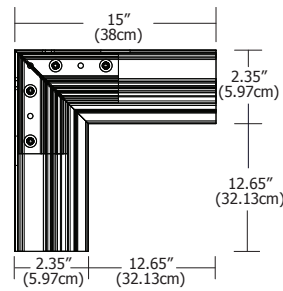

XCO-RD-90-IN

Xenon X-Cove Round, 90 degree inside corner extruded aluminum may be connected with inside connectors (included). Powder painted white.

Ordering Code	Description	Size	Corner Type
XCO	RD -RD - Round	90 -90 - 90 degree	IN -IN - Inside