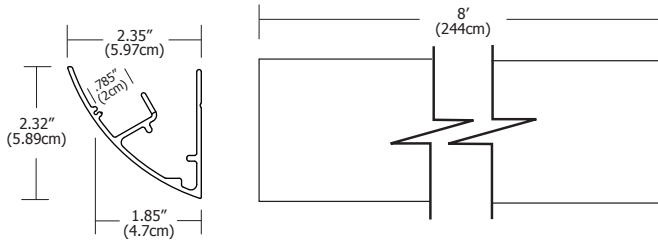

X-COVE ROUND

XCO-RD-8

Xenon X-Cove Round, 8' (244cm) long, low profile 2.32" (5.89cm) extruded aluminum cove with a white power painted finish. 8' (244cm) coves can be field cut or joined together with inside connectors (included). May be fed with 1/2" flexible electrical tubing from the end cap or from the wall. Flex Strip is ordered separately.

| Ordering Code | Description | Size |
|---------------|--------------------------|----------------------------|
| XCO | RD -RD - Round | 8 -8 Ft. Section |

XCO-RD-CAP

Xenon X-Cove Round End Caps, right and left for finished look. Can also be used as end feed.

| Ordering Code | Description | Size | Corner Type |
|---------------|--------------------------|------------------------------|---------------------------|
| XCO | RD -RD - Round | 90 -90 - 90 degree | IN -IN - Inside |

XCO-RD-90-OUT

Xenon X-Cove Round, 90 degree outside corner extruded aluminum may be connected with inside connectors (included). Powder painted white.

| Ordering Code | Description | Size | Corner Type |
|---------------|--------------------------|------------------------------|------------------------------|
| XCO | RD -RD - Round | 90 -90 - 90 degree | OUT -OUT - Outside |