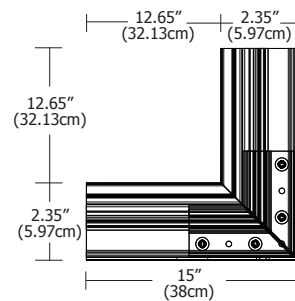

X-COVE ROUND

XCO-RD-8

Xenon X-Cove Round, 8' (244cm) long, low profile 2.32" (5.89cm) extruded aluminum cove with a white power painted finish. 8' (244cm) coves can be field cut or joined together with inside connectors (included). May be fed with 1/2" flexible electrical tubing from the end cap or from the wall. Flex Strip is ordered separately.

| Ordering Code | Description | Size |
|---------------|--------------------------|----------------------------|
| XCO | RD -RD - Round | 8 -8 Ft. Section |

XCO-RD-CAP

Xenon X-Cove Round End Caps, right and left for finished look. Can also be used as end feed.

| Ordering Code | Description | Size |
|---------------|--------------------------|-------------------------------|
| XCO | RD -RD - Round | CAP -CAP - End Caps |

XCO-RD-90-IN

Xenon X-Cove Round, 90 degree inside corner extruded aluminum may be connected with inside connectors (included). Powder painted white.

| Ordering Code | Description | Size | Corner Type |
|---------------|--------------------------|------------------------------|---------------------------|
| XCO | RD -RD - Round | 90 -90 - 90 degree | IN -IN - Inside |