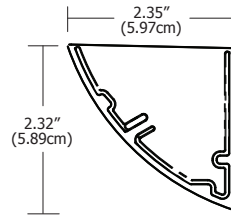

X-COVE ROUND

XCO-RD-8

Xenon X-Cove Round, 8' (244cm) long, low profile 2.32" (5.89cm) extruded aluminum cove with a white power painted finish. 8' (244cm) coves can be field cut or joined together with inside connectors (included). May be fed with 1/2" flexible electrical tubing from the end cap or from the wall. Flex Strip is ordered separately.

| Ordering Code | Description | Size |
|---------------|--------------------------|----------------------------|
| XCO | RD -RD - Round | 8 -8 Ft. Section |

XCO-RD-CAP

Xenon X-Cove Round End Caps, right and left for finished look. Can also be used as end feed.

| Ordering Code | Description | Size |
|---------------|--------------------------|-------------------------------|
| XCO | RD -RD - Round | CAP -CAP - End Caps |

XCO-RD-90-IN

Xenon X-Cove Round, 90 degree inside corner extruded aluminum may be connected with inside connectors (included). Powder painted white.

| Ordering Code | Description | Size | Corner Type |
|---------------|--------------------------|------------------------------|---------------------------|
| XCO | RD -RD - Round | 90 -90 - 90 degree | IN -IN - Inside |