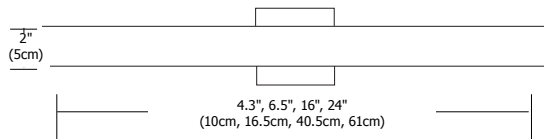

4"

7"

16"

24"

Description:

Alpha wall and vanity series features frosted glass diffusers on the top and the bottom of the rectangular metal shade providing general bidirectional light distribution. Lamp(s) and electronic ballasts included. ADA compliant.

Diffuser:

Frosted Glass

Finish:

Satin Nickel or Chrome

Lamp Specification:

Halogen (H1): Included

4H1	T4/G9/60W
7H1	T3Short/RSC/100W
16H1	2xT3Short/RSC/75W
24H1	3xT3Short/RSC/75W

Fluorescent (F1): Included

Weight:

4	1.5 lbs (0.7 kg)
7	2 lbs (0.9 kg)
16	4 lbs (1.8 kg)
24	5.5 lbs (2.5 kg)

ALPHA	-	Size 4	-	Lamp H1	-	Finish SN	-	Voltage Standard 120V (leave blank)
		4 4.3" (10cm) 7 6.5" (16.5cm) 16 16" (40.5cm) 24 24" (61cm)		H1 Halogen F1 Fluorescent (7", 16" and 24" only)		SN Satin Nickel CH Chrome		2 230V 50Hz 3 277V 60Hz