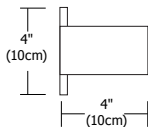

4"

7"

16"

24"

Description:

Alpha wall and vanity series features frosted glass diffusers on the top and the bottom of the rectangular metal shade providing general bidirectional light distribution. Lamp(s) and electronic ballasts included. ADA compliant.

Diffuser:

Frosted Glass

Finish:

Satin Nickel or Chrome

Lamp Specification:

Halogen (H1): Included

4H1	T4/G9/60W
7H1	T3Short/RSC/100W
16H1	2xT3Short/RSC/75W
24H1	3xT3Short/RSC/75W

Fluorescent (F1): Included

Weight:

4	1.5 lbs (0.7 kg)
7	2 lbs (0.9 kg)
16	4 lbs (1.8 kg)
24	5.5 lbs (2.5 kg)

ALPHA	-	Size 4	-	Lamp H1	-	Finish SN	-	Voltage Standard 120V (leave blank)
		4 4.3" (10cm) 7 6.5" (16.5cm) 16 16" (40.5cm) 24 24" (61cm)		H1 Halogen F1 Fluorescent (7", 16" and 24" only)		SN Satin Nickel CH Chrome		2 230V 50Hz 3 277V 60Hz