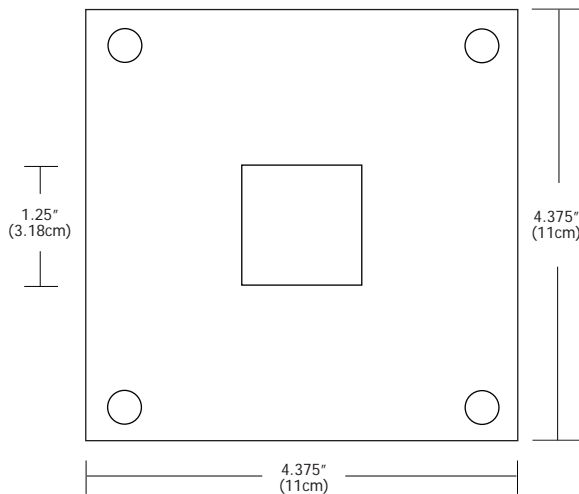

# 4 x 4

**Description:** 4 x 4 wall sconce features inner white glass diffuser and satin aluminum finish. Can be used indoors, outdoors and in showers. 20 watt G4 base halogen JC bipin lamp included. Electronic transformer included, which fits in standard junction box. General light distribution. IP 65. ADA compliant.

**Diffuser:** White

**Body Finish:** Satin Aluminum

**Lamp:** **HALOGEN (H)**  
H1 - JC/G4/20W

**Total Wattage:** H1 - 20W

**Dimmer:** Low voltage electronic

**Dimensions:** W 4.375" x H 4.375" x D 2"  
W 11cm x H 11cm x D 5.08cm

**Weight:** 2 lbs (0.9 kg)

FRONT VIEW

SIDE VIEW

Ordering Code

**4X4**

Lamp

**H1**

-H1 - Halogen