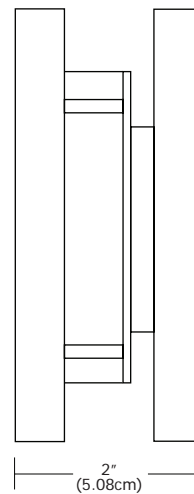

# 4 x 4

**Description:** 4 x 4 wall sconce features inner white glass diffuser and satin aluminum finish. Can be used indoors, outdoors and in showers. 20 watt G4 base halogen JC bipin lamp included. Electronic transformer included, which fits in standard junction box. General light distribution. IP 65. ADA compliant.

**Diffuser:** White

**Body Finish:** Satin Aluminum

**Lamp:** **HALOGEN (H)**  
H1 - JC/G4/20W

**Total Wattage:** H1 - 20W

**Dimmer:** Low voltage electronic

**Dimensions:** W 4.375" x H 4.375" x D 2"  
W 11cm x H 11cm x D 5.08cm

**Weight:** 2 lbs (0.9 kg)

FRONT VIEW

SIDE VIEW

Ordering Code

**4X4**

Lamp

**H1**

-H1 - Halogen