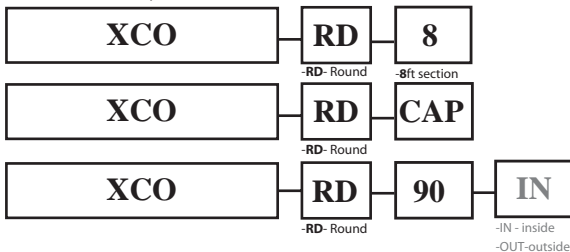

Xenon X-Cove Round, 90 degree outside corner extruded aluminum may be connected with inside joiners (included). Powder painted white.

Body Finish: Powder Finish Flat White Painted Aluminum

Weight: 6lbs

Description