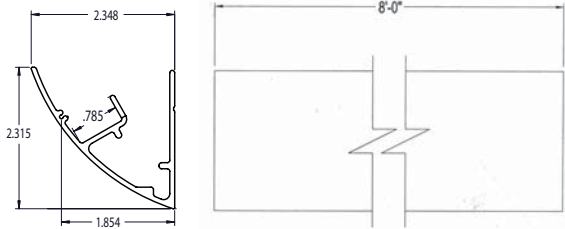

X-COVE ROUND

XCO-RD-8

Xenon X-Cove Round 8 foot long 2.25" low profile extruded aluminum cove with a white powder painted finish. 8 foot coves can be field cut or joined together with inside connectors (included). May be fed with 1/2 flexible electrical tubing from the end cap or from the wall. Flex strip is ordered separately.

XCO-RD-CAP

Xenon X-Cove Round End Caps, right and left for finished look or for use as an end feed.

XCO-RD-90-IN

Xenon X-Cove Round, 90 degree inside corner extruded aluminum may be connected with inside joiners (included). Powder painted white.

XCO-RD-90-OUT

Xenon X-Cove Round, 90 degree outside corner extruded aluminum may be connected with inside joiners (included). Powder painted white.

Body Finish: Powder Finish Flat White Painted Aluminum

Weight: 6lbs

Description

Revised 12/31/06

COMPANY:	FIXTURE TYPE:	DATE:
PROJECT:	CONSULTANT:	APPROVED BY: