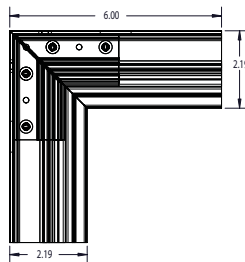

X-COVE ROUND

XCO-RD-8

Xenon X-Cove Round 8 foot long 2.25" low profile extruded aluminum cove with a white powder painted finish. 8 foot coves can be field cut or joined together with inside connectors (included). May be fed with 1/2 flexible electrical tubing from the end cap or from the wall. Flex strip is ordered separately.

XCO-RD-CAP

Xenon X-Cove Round End Caps, right and left for finished look or for use as an end feed.

XCO-RD-90-IN

Xenon X-Cove Round, 90 degree inside corner extruded aluminum may be connected with inside joiners (included). Powder painted white.

XCO-RD-90-OUT

Xenon X-Cove Round, 90 degree outside corner extruded aluminum may be connected with inside joiners (included). Powder painted white.

Body Finish: Powder Finish Flat White Painted Aluminum