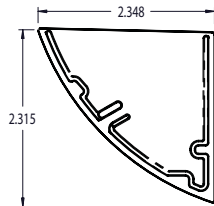

X-COVE ROUND

XCO-RD-8

Xenon X-Cove Round 8 foot long 2.25" low profile extruded aluminum cove with a white powder painted finish. 8 foot coves can be field cut or joined together with inside connectors (included). May be fed with 1/2 flexible electrical tubing from the end cap or from the wall. Flex strip is ordered separately.

XCO-RD-CAP

Xenon X-Cove Round End Caps, right and left for finished look or for use as an end feed.

XCO-RD-90-IN

Xenon X-Cove Round, 90 degree inside corner extruded aluminum may be connected with inside joiners (included). Powder painted white.

XCO-RD-90-OUT

Xenon X-Cove Round, 90 degree outside corner extruded aluminum may be connected with inside joiners (included). Powder painted white.

Body Finish: Powder Finish Flat White Painted Aluminum

Weight: 6lbs

Description

Revised 12/31/06

COMPANY:	FIXTURE TYPE:	DATE:
PROJECT:	CONSULTANT:	APPROVED BY: