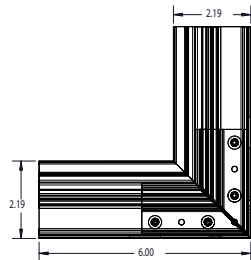

X-COVE ROUND

XCO-RD-8

Xenon X-Cove Round 8 foot long 2.25" low profile extruded aluminum cove with a white powder painted finish. 8 foot coves can be field cut or joined together with inside connectors (included). May be fed with 1/2 flexible electrical tubing from the end cap or from the wall. Flex strip is ordered separately.

XCO-RD-CAP

Xenon X-Cove Round End Caps, right and left for finished look or for use as an end feed.

XCO-RD-90-IN

Xenon X-Cove Round, 90 degree inside corner extruded aluminum may be connected with inside joiners (included). Powder painted white.

XCO-RD-90-OUT

Xenon X-Cove Round, 90 degree outside corner extruded aluminum may be connected with inside joiners (included). Powder painted white.

Body Finish: Powder Finish Flat White Painted Aluminum