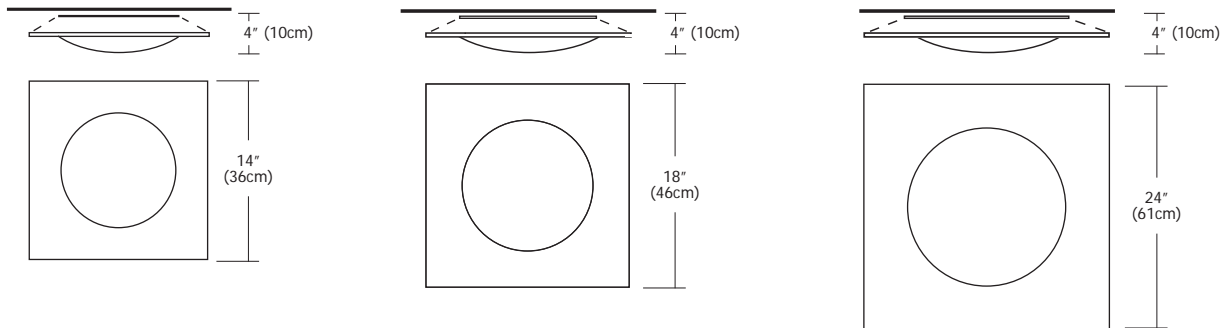

VANILLA SKY SQUARE 14, 18 & 24

Description: Vanilla Sky Square ceiling series features molded white glass diffuser in 14" (36cm), 18" (46cm) or 24" (61cm) diameter sizes. Also available in round versions. Halogen T3 double ended lamp, energy efficient Krypton/Xenon T4 lamp or two 3000K T4 compact fluorescent lamps and ballast included. General light distribution.

Dimensions: 14 - L 14" x W 14" x H 4"
L 36cm x W 36cm x H 10cm
18 - L 18" x W 18" x H 4"
L 46cm x W 46cm x H 10cm
24 - L 24" x W 24" x H 4"
L 61cm x W 61cm x H 10cm

Weight: 14 - 6 lbs (3 kg)
18 - 8 lbs (4 kg)
24 - 13 lbs (6 kg)